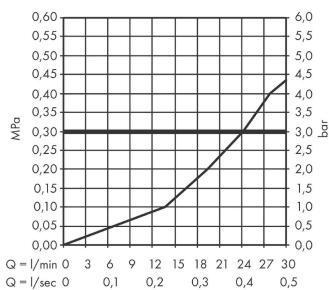

Vernis Shape

Bath spout

Surfaces: **Chrome** Article Number: **71460000**

Description

product features

- 1 function
- with escutcheon
- projection 204 mm
- wall-mounted
- maximum flow rate at 3 bar: 21,7 l/min
- connection dimension: G 1/2
- spray type: normal spray

Technology

Product image

Scale drawing

Flowchart

The consumption was measured in combination with the appropriate fittings (thermostat/mixer/ in-wall valve) to reflect actual application in practice.